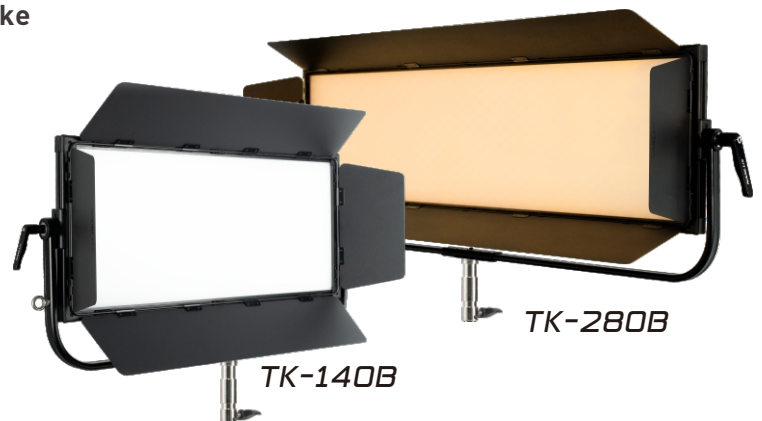

# TK-140B/280B

LED Bi-color Soft Panel Light

1. Allow precision color temperature adjustment between 2700K and 7500K
2. Flicker free, fully dimmable between 0 and 100%
3. Built-in 12 customisable practical effects
4. Support both wired and wireless control via NANLINK APP, DMX/RDM, Remote Control and Lumenradio CRMX
5. Can be powered either by AC adapter provided or an optional 14.8V/26V battery
6. Universal installation, available with a choice of yoke or central mount

					
CCT LOOP	INT LOOP	FLASH	PULSE	STORM	TV
					
PAPARAZZI	CANDLE/FIRE	BAD BULB	FIREWORK	EXPLOSION	WELDING
					
On-board	DMX/RDM	Remote Control	NANLINK APP	Lumenradio	

**Includes:**

TK-140B/280B x 1, Barndoor x 1, Power Supply x 1, Power Cable x 1, Yoke x 1, User Manual x 1, DMX Reference Guide x 1

## Multiple Accessories, More Applications

EC-TK140B/280B  
Eggcrate

HC-TK140B/280B  
Honeycomb Grid

YK-CM-BHG  
Central Mount

CC-TK140B/280B-2-FT  
Flight case for Dual TK-140B/280B

AS-FC-TK140B/280B  
Fixture Cover

## TK Technical Data

Model	TK-140B	TK-280B
Rated Power	160W	280W
Input Voltage/Current	DC 24V/6.67A Max, AC 100-240V 50/60Hz	DC 48V/5.84A Max, AC 100-240V 50/60Hz
Beam Angle	120°	
CRI	Average 95	
TLCI	Average 98	
CCT	2700K-7500K	
Dimming	0-100%	
Control	On-board, Remote Control, NANLINK APP, DMX/RDM, Lumenradio CRMX	
Effects	CCT Loop, INT Loop, Flash, Pulse, Storm, TV, Paparazzi, Candle/Fire, Bad Bulb, Firework, Explosion and Welding	
Housing	Aluminium	
Mounting	Yoke, Central Mount	
Cooling	Passive air cooling	
Product Size	Light fixture (with yoke): 890×85×540mm/35.04×3.35×21.26"	Light fixture (with yoke): 1340×85×540mm/52.76×3.35×21.26"
Product Weight	Light fixture+Yoke+Barndoor: 8.52kg/18.78lb	Light fixture+Yoke+Barndoor: 13.76kg/30.33lb